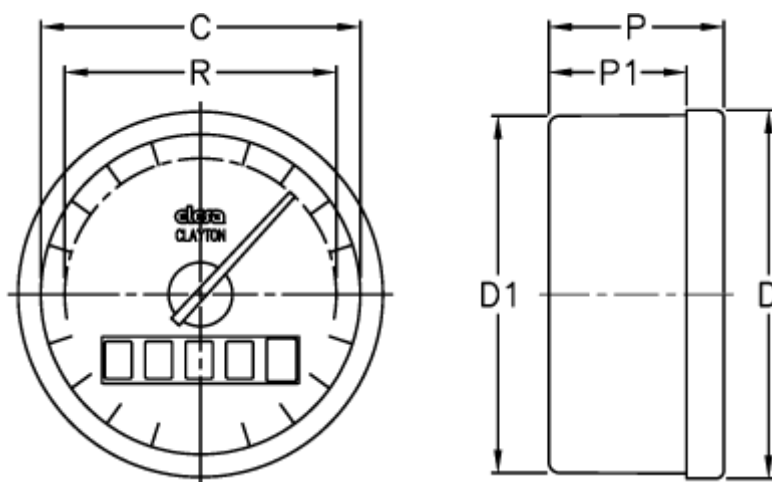

# Data Sheet

Article number: 2307072621  
Description: E+G Gravity indicator  
GW12-0002.5-D

## Measures

C	= 60
D	= 68.5
D1	= 67
Indicator accuracy	= 0,05
P	= 33
P1	= 26
R	= 51